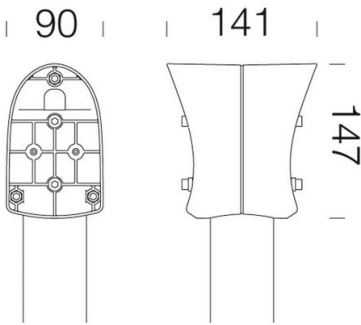

453 - Connection for double pole

Code: 991255-00

GENERAL INFORMATION

Article	453 - Connection for double pole
Code	991255-00

DIMENSIONS AND WEIGHT

Length (mm)	147 mm
Width (mm)	90 mm
Height (mm)	141 mm
Weight (Kg)	0.35 kg

453 Connection for double pole

453 - Connection for double pole

Code: 991255-00

453 - Connection for double pole

Code: 991255-00

MATERIALS AND COLOURS

Housing	in glass fibre-reinforced nylon. Allows the installation on \varnothing 60 poles.
---------	---

Pole connection	60mm
-----------------	------

Colour	Sandblasted silver
--------	--------------------

WARRANTY

After sales warranty	0 yr
----------------------	------

DOWNLOAD

DESIGNS

TechnicalDrawing 453.dxf

453 - Connection for double pole

Code: 991255-00