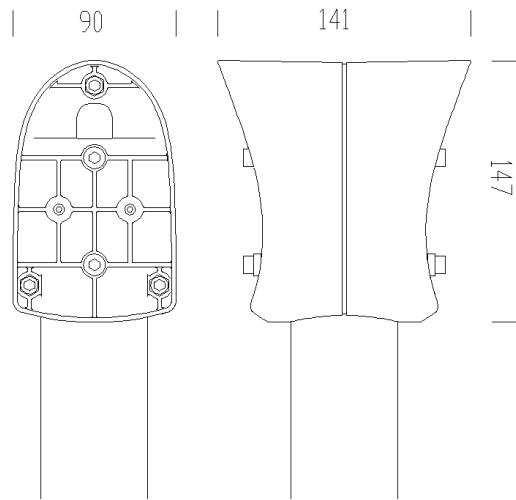

453 - Connection for double pole

Code: 991255-00

GENERAL INFORMATION

Article	453 - Connection for double pole
Code	991255-00

DIMENSIONS AND WEIGHT

Length (mm)	147 mm
Width (mm)	90 mm
Height (mm)	141 mm
Weight (Kg)	0.35 kg

453 Connection for double pole

453 - Connection for double pole

Code: 991255-00

453 - Connection for double pole

Code: 991255-00

MATERIALS AND COLOURS

Housing	in glass fibre-reinforced nylon. Allows the installation on \varnothing 60 poles.
---------	---

Pole connection	60mm
-----------------	------

Colour	Sandblasted silver
--------	--------------------

WARRANTY

After sales warranty	0 yr
----------------------	------

DOWNLOAD

DESIGNS

TechnicalDrawing 453.dxf