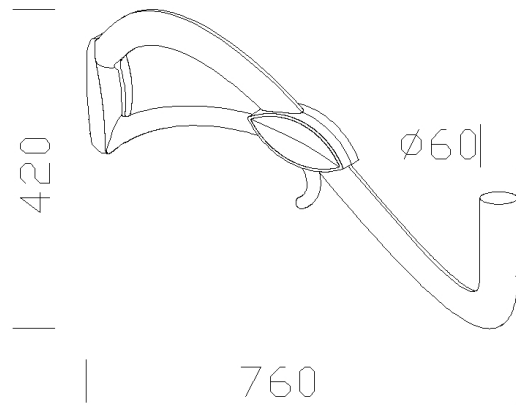

514 - Lucerna arm

Code: 991284-00

GENERAL INFORMATION

Article	514 - Lucerna arm
Code	991284-00

DIMENSIONS AND WEIGHT

Length (mm)	760 mm
Width (mm)	60 mm
Height (mm)	420 mm

arm in die-cast aluminium complete with power cable with PVC outer sheaths and double insulated conductors section 2x1 sqm. stainless steel screws.

514 - Lucerna arm

Code: 991284-00

514 - Lucerna arm

Code: 991284-00

MATERIALS AND COLOURS

Housing	arm in die-cast aluminium complete with power cable with PVC outer sheaths and double insulated conductors section 2x1 sqm. stainless steel screws.
Pole connection	.
Colour	Anthracite

WARRANTY

After sales warranty	0 yr
----------------------	------

DOWNLOAD

DESIGNS

TechnicalDrawing 514.dxf

TechnicalDrawing3D disano 514 lucerna.3ds

514 - Lucerna arm

Code: 991284-00