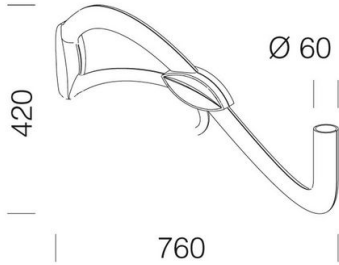

514 - Lucerna arm

Code: 991284-00

GENERAL INFORMATION

Article	514 - Lucerna arm
Code	991284-00

DIMENSIONS AND WEIGHT

Length (mm)	760 mm
Width (mm)	60 mm
Height (mm)	420 mm

arm in die-cast aluminium complete with power cable with PVC outer sheaths and double insulated conductors section 2x1 sqm. stainless steel screws.

514 - Lucerna arm

Code: 991284-00

514 - Lucerna arm

Code: 991284-00

MATERIALS AND COLOURS

Housing	arm in die-cast aluminium complete with power cable with PVC outer sheaths and double insulated conductors section 2x1 sqm. stainless steel screws.
Pole connection	.
Colour	Anthracite

WARRANTY

After sales warranty	0 yr
----------------------	------

DOWNLOAD

DESIGNS

TechnicalDrawing 514.dxf

TechnicalDrawing3D disano 514 lucerna.3ds

514 - Lucerna arm

Code: 991284-00