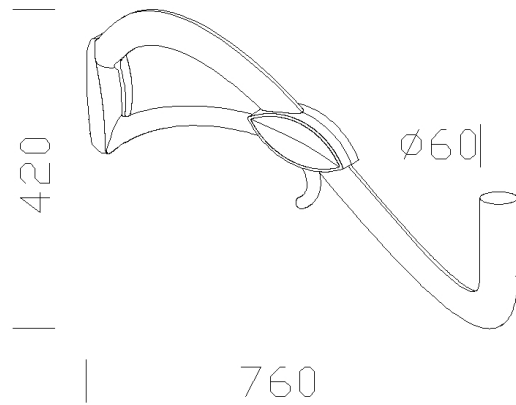

514 - Lucerna arm

Code: 991284-00

MATERIALS AND COLOURS

Housing	arm in die-cast aluminium complete with power cable with PVC outer sheaths and double insulated conductors section 2x1 sqm. stainless steel screws.
Pole connection	0
Colour	Anthracite
WARRANTY	
After sales warranty	0 yr

DOWNLOAD

DESIGNS

TechnicalDrawing 514.dxf

TechnicalDrawing3D disano 514 lucerna.3ds