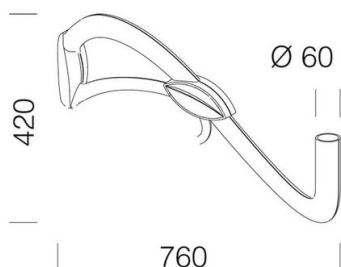

## 514 - Lucerna arm

Code: 991284-00

### DIMENSIONS AND WEIGHT

Length (mm)	760 mm
Width (mm)	420 mm
Height (mm)	420 mm
Diameter (Ø) (mm)	60 mm

arm in die-cast aluminium complete with power cable with PVC outer sheaths and double insulated conductors section 2x1 sqm. stainless steel screws.