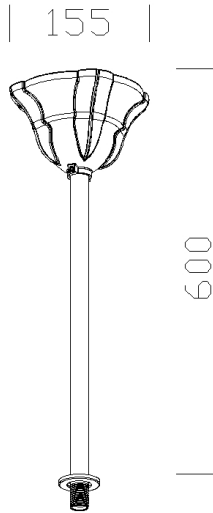

519 - Connector with support rods

Code: 991285-00

GENERAL INFORMATION

Article	519 - Connector with support rods
Code	991285-00

DIMENSIONS AND WEIGHT

Height (mm)	600 mm
Diameter (Ø) (mm)	155 mm
Weight (Kg)	0.85 kg

complete with support rods for suspension mount.

519 - Connector with support rods

Code: 991285-00

519 - Connector with support rods

Code: 991285-00

MATERIALS AND COLOURS

Housing	complete with support rods for suspension mount.
Colour	Anthracite

WARRANTY

After sales warranty	0 yr
----------------------	------

DOWNLOAD

DESIGNS

TechnicalDrawing 519.dxf

519 - Connector with support rods

Code: 991285-00

3206 Lucerna Q6 LED