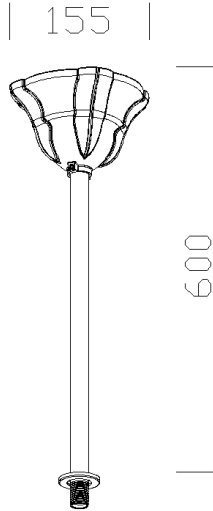

519 - Connector with support rods

Code: 991285-00

MATERIALS AND COLOURS

Housing	complete with support rods for suspension mount.
Colour	Anthracite

WARRANTY

After sales warranty	0 yr

DOWNLOAD

DESIGNS

TechnicalDrawing 519.dxf