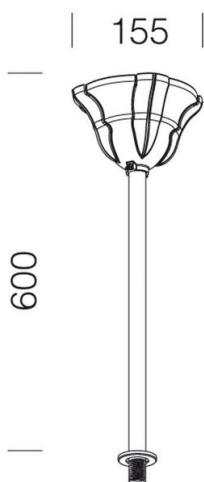

519 - Connector with support rods

Code: 991285-00

GENERAL INFORMATION

Article	519 - Connector with support rods
Code	991285-00

DIMENSIONS AND WEIGHT

Height (mm)	600 mm
Diameter (Ø) (mm)	155 mm
Weight (Kg)	0.85 kg

complete with support rods for suspension mount.

519 - Connector with support rods

Code: 991285-00

519 - Connector with support rods

Code: 991285-00

MATERIALS AND COLOURS

Housing	complete with support rods for suspension mount.
Colour	Anthracite

WARRANTY

After sales warranty	0 yr
----------------------	------

DOWNLOAD

DESIGNS

TechnicalDrawing 519.dxf

519 - Connector with support rods

Code: 991285-00

3206 Lucerna Q6 LED