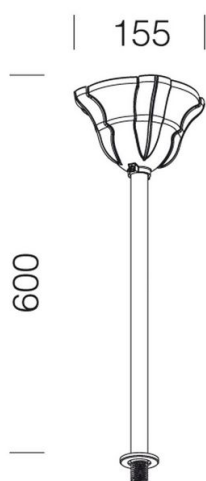

## 519 - Connector with support rods

Code: 991285-00

### GENERAL INFORMATION

Article	519 - Connector with support rods
Code	991285-00

### DIMENSIONS AND WEIGHT

Height (mm)	600 mm
Diameter (Ø) (mm)	155 mm
Weight (Kg)	0.85 kg

complete with support rods for suspension mount.