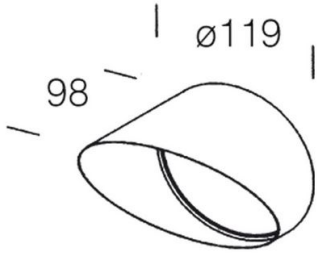

### DIMENSIONS AND WEIGHT

Weight (Kg)	0.065 kg
-------------	----------

in aluminium. To point the light in a single direction.