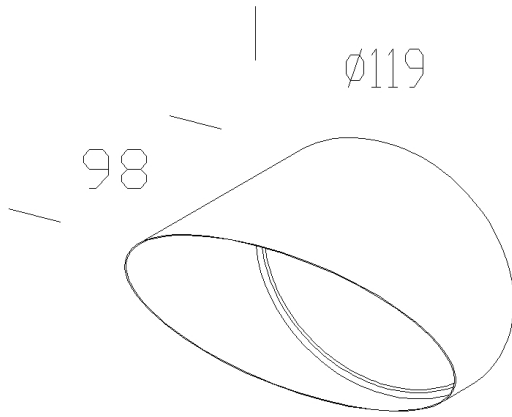

114 - Conveyor

Code: 991330-00

MATERIALS AND COLOURS

Housing	in aluminium. To point the light in a single direction.
Colour	Grey9007

WARRANTY

After sales warranty	0 yr

DOWNLOAD

DESIGNS

TechnicalDrawing acc114.dxf