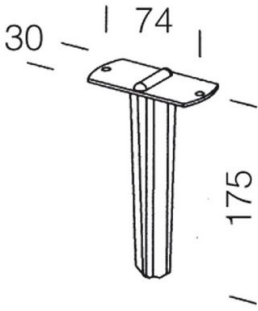

119 - Spike

Code: 991335-00

GENERAL INFORMATION

Article	119 - Spike
Code	991335-00

DIMENSIONS AND WEIGHT

Weight (Kg)	0.03 kg
-------------	---------

in glass fibre-reinforced nylon. Allows ground installation.

119 - Spike

Code: 991335-00

119 - Spike

Code: 991335-00

MATERIALS AND COLOURS

Housing	in glass fibre-reinforced nylon. Allows ground installation.
Coating	epoxy cataphoresis coated.
Colour	Black

WARRANTY

After sales warranty	0 yr
----------------------	------

DOWNLOAD

DESIGNS

TechnicalDrawing acc119.dxf

119 - Spike

Code: 991335-00

2565 Podio - with reflector

1515 Elfo - DIP SWITCH - FL

1564 Elfo - DIP SWITCH - FS