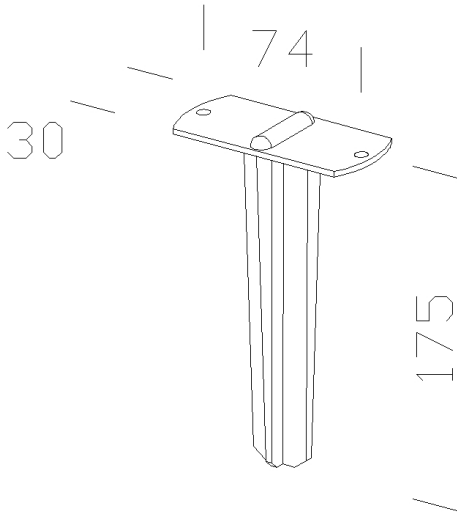

119 - Spike

Code: 991335-00

GENERAL INFORMATION

Article	119 - Spike
Code	991335-00

DIMENSIONS AND WEIGHT

Weight (Kg)	0.03 kg
-------------	---------

in glass fibre-reinforced nylon. Allows ground installation.

119 - Spike

Code: 991335-00

119 - Spike

Code: 991335-00

MATERIALS AND COLOURS

Housing	in glass fibre-reinforced nylon. Allows ground installation.
Coating	epoxy cataphoresis coated.
Colour	Black

WARRANTY

After sales warranty	0 yr
----------------------	------

DOWNLOAD

DESIGNS

TechnicalDrawing acc119.dxf

119 - Spike

Code: 991335-00

2565 Podio - with reflector

1515 Elfo - DIP SWITCH - FL

1564 Elfo - DIP SWITCH - FS