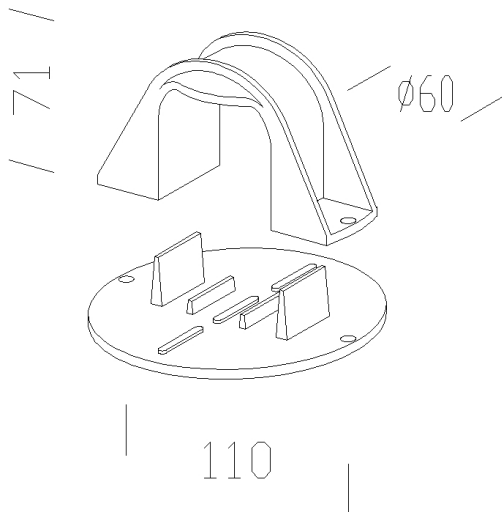

1515 Elfo - DIP SWITCH - FL

1564 Elfo - DIP SWITCH - FS

1537 Koala - COB

1515 Elfo Amber - FL

120 - Pole support

Code: 991336-00

MATERIALS AND COLOURS

Housing	in glass fibre-reinforced nylon. Allows mounting Koala on any Ø60 pole and in any position.
Pole connection	//
Colour	Black

WARRANTY

After sales warranty	0 yr

DOWNLOAD

DESIGNS

TechnicalDrawing acc120.dxf