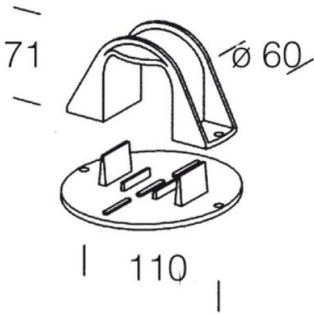

## 120 - Pole support

Code: 991336-00

### DIMENSIONS AND WEIGHT

Height (mm)	71 mm
Diameter (Ø) (mm)	110 mm
Weight (Kg)	0.19 kg

120 Pole support