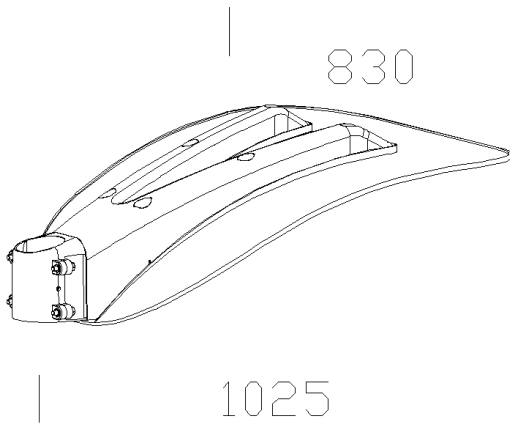

387 - Pegaso single slab

Code: 991391-00

MATERIALS AND COLOURS

Housing	indirect light slab to be installed directly onto pole acc.1485/1487.
Pole connection	//
Colour	Grey9007

WARRANTY

After sales warranty	0 yr

DOWNLOAD

MOUNTS

[AssemblyInstructions ACC 387 8 9 460.pdf](#)

DESIGNS

[TechnicalDrawing 387.dxf](#)