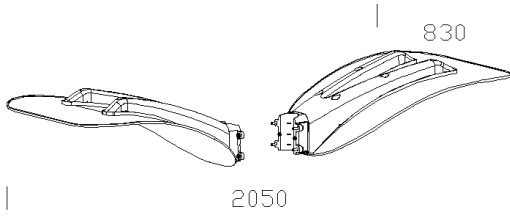

388 - Pegaso double slab

Code: 991392-00

MATERIALS AND COLOURS

Housing	indirect light slab to be installed directly onto pole acc.1485/1487.
Pole connection	.
Colour	Grey9007

WARRANTY

After sales warranty	0 yr

DOWNLOAD

MOUNTS

[AssemblyInstructions ACC 387 8 9 460.pdf](#)

DESIGNS

[TechnicalDrawing 388.dxf](#)