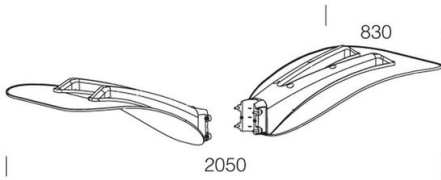

388 - Pegaso double slab

Code: 991392-00

GENERAL INFORMATION

Article	388 - Pegaso double slab
Code	991392-00

DIMENSIONS AND WEIGHT

Length (mm)	2050 mm
Width (mm)	830 mm
Height (mm)	350 mm
Weight (Kg)	31.5 kg

indirect light slab to be installed directly onto pole acc.1485/1487.

388 - Pegaso double slab

Code: 991392-00

388 - Pegaso double slab

Code: 991392-00

MATERIALS AND COLOURS

Housing	indirect light slab to be installed directly onto pole acc.1485/1487.
Pole connection	.
Colour	Grey9007