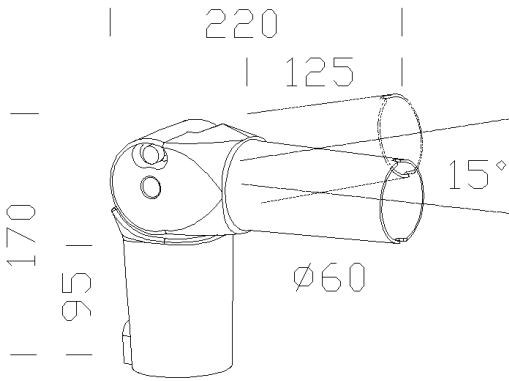

405 - Adjustable Connection

Code: 991407-00

MATERIALS AND COLOURS

Housing	adjustable connection in die-cast aluminium. To be used for mounting on Ø60 poles.
Pole connection	60 mm
Colour	Grey

STANDARDS AND COMPLIANCE

Markings and tests	CE

WARRANTY

After sales warranty	0 yr

DOWNLOAD

MOUNTS

AssemblyInstructions 1475-1476-400-405-406 01-11.pdf

DESIGNS

TechnicalDrawing 405.dxf