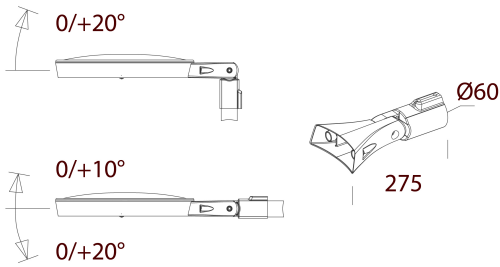

286 - Adjustable arm

Code: 991445-00

MATERIALS AND COLOURS

Housing	in die-cast aluminium. To be used for side bracket installation on $\varnothing 60$ pole.
Coating	epoxy cataphoresis coated.
Colour	Graphite

STANDARDS AND COMPLIANCE

Markings and tests	CE

WARRANTY

After sales warranty	0 yr

DOWNLOAD

DESIGNS

TechnicalDrawing 286.dxf