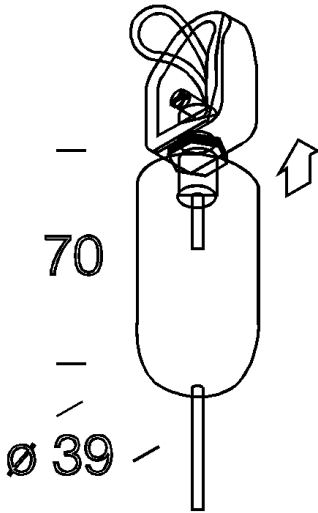

6510 - Simple suspension

Code: 993914-00

GENERAL INFORMATION

Article	6510 - Simple suspension
Code	993914-00

DIMENSIONS AND WEIGHT

Height (mm)	1500 mm
Diameter (Ø) (mm)	39 mm
Weight (Kg)	0.1 kg

suspension with steel cable Ø 2 mm L=1.5 m. Max load: Kg 30.

6510 - Simple suspension

Code: 993914-00

6510 - Simple suspension

Code: 993914-00

MATERIALS AND COLOURS

Housing	suspension with steel cable Ø 2 mm L=1.5 m. Max load: Kg 30.
Colour	White

WARRANTY

After sales warranty	0 yr
----------------------	------