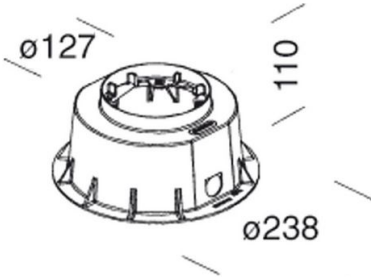

### DIMENSIONS AND WEIGHT

Height (mm)	110 mm
Diameter (Ø) (mm)	238 mm
Weight (Kg)	0.35 kg

in glass fibre-reinforced nylon for recess ground mounting of Microfloor