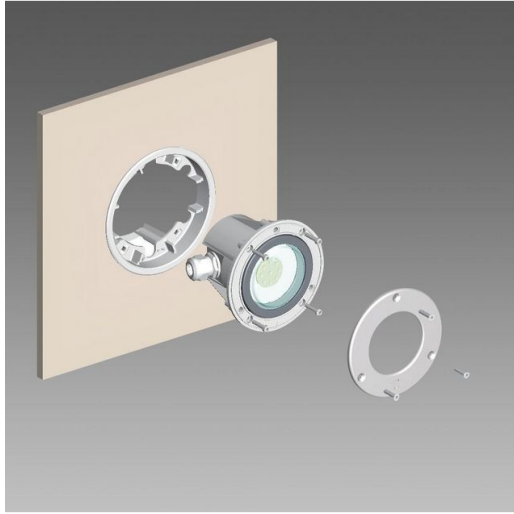

314 - Wall frame

Code: 993926-00

GENERAL INFORMATION

Article	314 - Wall frame
Code	993926-00

DIMENSIONS AND WEIGHT

Height (mm)	110 mm
Diameter (Ø) (mm)	140 mm
Weight (Kg)	0.14 kg

in glass fibre-reinforced nylon for recess wall mounting of Microfloor

314 - Wall frame

Code: 993926-00

314 - Wall frame

Code: 993926-00

MATERIALS AND COLOURS

Housing	in glass fibre-reinforced nylon for recess wall mounting of Microfloor
Colour	White

WARRANTY

After sales warranty	0 yr
----------------------	------