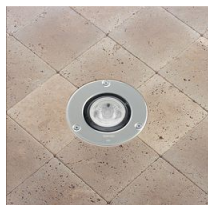

1670 Microfloor LED 230B