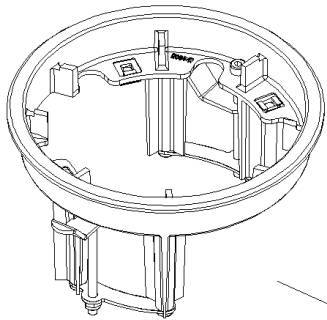

314 - Wall frame

Code: 993926-00

GENERAL INFORMATION

Article	314 - Wall frame
Code	993926-00

DIMENSIONS AND WEIGHT

Height (mm)	110 mm
Diameter (Ø) (mm)	140 mm
Weight (Kg)	0.14 kg

in glass fibre-reinforced nylon for recess wall mounting of Microfloor

314 - Wall frame

Code: 993926-00

314 - Wall frame

Code: 993926-00

MATERIALS AND COLOURS

Housing	in glass fibre-reinforced nylon for recess wall mounting of Microfloor
Colour	White

WARRANTY

After sales warranty	0 yr
----------------------	------