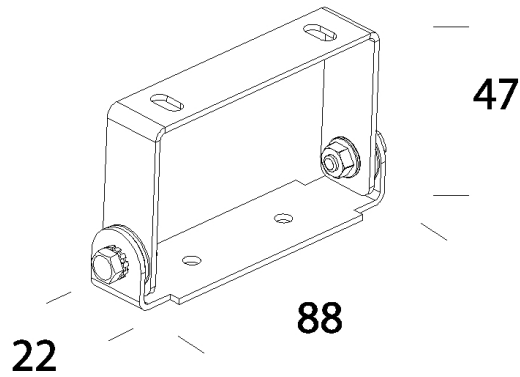

535 - Adjustable bracket

Code: 993970-00

MATERIALS AND COLOURS

Housing	in steel. Use for direct ceiling mounting. Load Kg. 6. Package containing 2 pieces.

Colour	Grey

WARRANTY

After sales warranty	0 yr

DOWNLOAD

DESIGNS

TechnicalDrawing 535.dxf