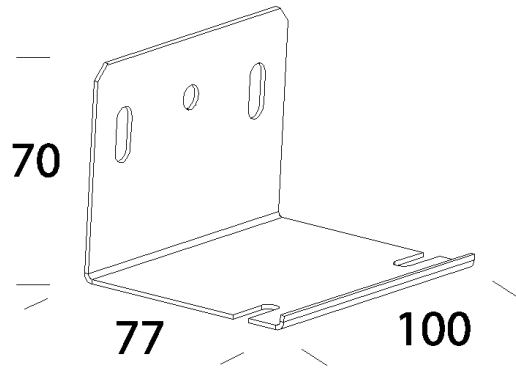

536 - Wall mount

Code: 993972-00

GENERAL INFORMATION

Article	536 - Wall mount
Code	993972-00

DIMENSIONS AND WEIGHT

Weight (Kg)	0.33 kg
-------------	---------

in steel. To install Sicura on the wall. Price of the package containing two pieces.

536 - Wall mount

Code: 993972-00

536 - Wall mount

Code: 993972-00

MATERIALS AND COLOURS

Housing	in steel. To install Sicura on the wall. Price of the package containing two pieces.
Colour	Grey

WARRANTY

After sales warranty	0 yr
----------------------	------