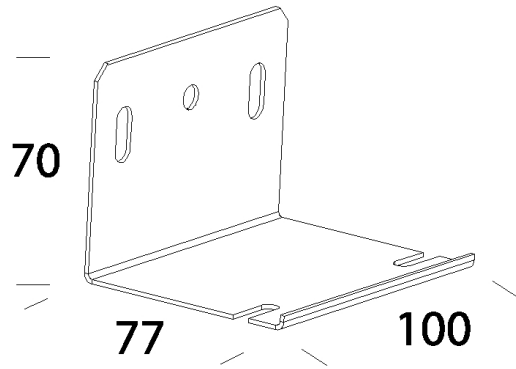

536 - Wall mount

Code: 993972-00

MATERIALS AND COLOURS

Housing	in steel. To install Sicura on the wall. Price of the package containing two pieces.
Colour	Grey

WARRANTY

After sales warranty	0 yr

DOWNLOAD

DESIGNS

TechnicalDrawing 536.dxf