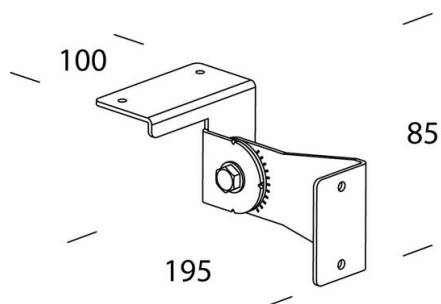

537 - Adjustable bracket

Code: 993974-00

GENERAL INFORMATION

Article	537 - Adjustable bracket
Code	993974-00

DIMENSIONS AND WEIGHT

Length (mm)	195 mm
Width (mm)	100 mm
Height (mm)	85 mm
Weight (Kg)	1.15 kg

regulowany uchwyt stalowy do montażu ściennego lub do stosowania na wieżach oświetleniowych.

537 - Adjustable bracket

Code: 993974-00

537 - Adjustable bracket

Code: 993974-00

MATERIALS AND COLOURS

Housing	in steel. To install Sicura on the wall or ceiling. Ideal for continuous light line installation.
Colour	Grey

WARRANTY

After sales warranty	0 yr
----------------------	------

DOWNLOAD

DESIGNS

TechnicalDrawing 537.dxf

537 - Adjustable bracket

Code: 993974-00

1768 Sicura - FS symmetric LED