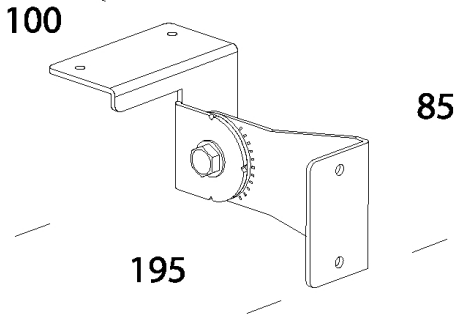

537 - Adjustable bracket

Code: 993974-00

GENERAL INFORMATION

Article	537 - Adjustable bracket
Code	993974-00

DIMENSIONS AND WEIGHT

Length (mm)	195 mm
Width (mm)	100 mm
Height (mm)	85 mm
Weight (Kg)	1.15 kg

regulowany uchwyt stalowy do montażu ściennego lub do stosowania na wieżach oświetleniowych.

537 - Adjustable bracket

Code: 993974-00

537 - Adjustable bracket

Code: 993974-00

MATERIALS AND COLOURS

Housing	in steel. To install Sicura on the wall or ceiling. Ideal for continuous light line installation.
Colour	Grey

WARRANTY

After sales warranty	0 yr
----------------------	------

DOWNLOAD

DESIGNS

TechnicalDrawing 537.dxf

537 - Adjustable bracket

Code: 993974-00

1768 Sicura - FS symmetric LED