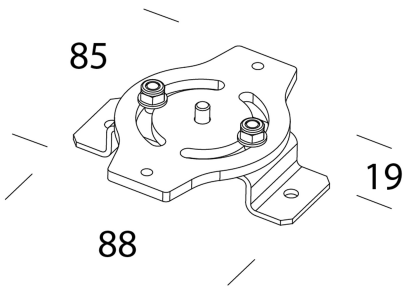

533 - Swivel connector

Code: 993975-00

GENERAL INFORMATION

Article	533 - Swivel connector
Code	993975-00

DIMENSIONS AND WEIGHT

Length (mm)	88 mm
Width (mm)	85 mm
Height (mm)	19 mm
Weight (Kg)	0.12 kg

steel swivel connector, adjustable 120°.

533 - Swivel connector

Code: 993975-00

533 - Swivel connector

Code: 993975-00

MATERIALS AND COLOURS

Housing	steel swivel connector, adjustable 120°.
Colour	Stainless steel

WARRANTY

After sales warranty	0 yr
----------------------	------

DOWNLOAD

DESIGNS

TechnicalDrawing 533.dxf

533 - Swivel connector

Code: 993975-00

2791 Astro HT - UGR<22 - high temperature

2793 Astro HT - UGR<25 - high temperature