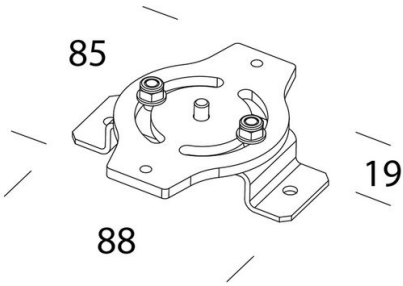

533 - Swivel connector

Code: 993975-00

GENERAL INFORMATION

Article	533 - Swivel connector
Code	993975-00

DIMENSIONS AND WEIGHT

Length (mm)	88 mm
Width (mm)	85 mm
Height (mm)	19 mm
Weight (Kg)	0.12 kg

steel swivel connector, adjustable 120°.

533 - Swivel connector

Code: 993975-00

533 - Swivel connector

Code: 993975-00

MATERIALS AND COLOURS

Housing	steel swivel connector, adjustable 120°.
Colour	Stainless steel

WARRANTY

After sales warranty	0 yr
----------------------	------

DOWNLOAD

DESIGNS

TechnicalDrawing 533.dxf

533 - Swivel connector

Code: 993975-00

2791 Astro HT - UGR<22 - high temperature

2793 Astro HT - UGR<25 - high temperature