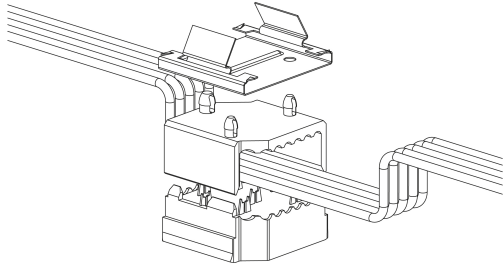

6620 - Selector switch

Code: 994030-00

GENERAL INFORMATION

Article	6620 - Selector switch
Code	994030-00

DIMENSIONS AND WEIGHT

Length (mm)	30 mm
Width (mm)	30 mm
Height (mm)	30 mm
Weight (Kg)	0.01 kg

in polycarbonate. To be used to install an additional lighting fixture to the power track art. 6001/6002/6003.

994030-00 5 poles

994031-00 7 poles

994031-00001185 11 poles

6620 - Selector switch

Code: 994030-00

6620 - Selector switch

Code: 994030-00

WARRANTY

After sales warranty 0 yr

DOWNLOAD

DESIGNS

TechnicalDrawing 6620.dxf

6620 - Selector switch

Code: 994030-00