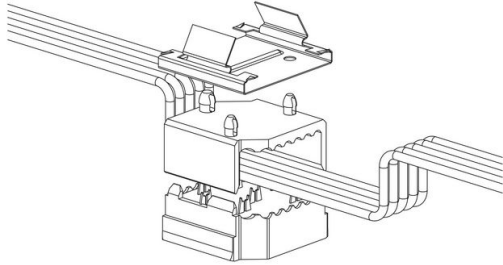

6620 - Selector switch

Code: 994030-00

GENERAL INFORMATION

Article	6620 - Selector switch
Code	994030-00

DIMENSIONS AND WEIGHT

Length (mm)	30 mm
Width (mm)	30 mm
Height (mm)	30 mm
Weight (Kg)	0.01 kg

in polycarbonate. To be used to install an additional lighting fixture to the power track art. 6001/6002/6003.

994030-00 5 poles

994031-00 7 poles

994031-00001185 11 poles

6620 - Selector switch

Code: 994030-00

6620 - Selector switch

Code: 994030-00

WARRANTY