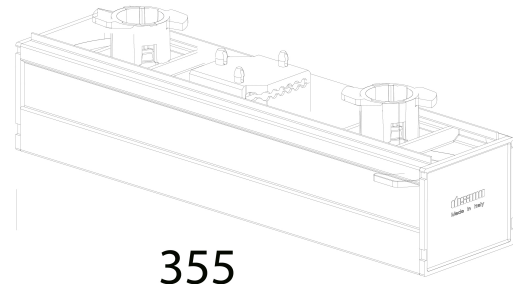

6624 - Selector switch cover

Code: 994038-00

GENERAL INFORMATION

Article	6624 - Selector switch cover
Code	994038-00

DIMENSIONS AND WEIGHT

Weight (Kg)	0.392 kg
-------------	----------

355

6624 Copertura sezionatore

6624 - Selector switch cover

Code: 994038-00

6624 - Selector switch cover

Code: 994038-00

DOWNLOAD

DESIGNS

TechnicalDrawing 6624n.dxf

MATERIALS AND COLOURS

Housing	in polycarbonate. To be used to cover the additional selector switch acc. 6620. 994038-00 5 poles 994039-00 7 poles 994044-00 11 poles
Colour	White

STANDARDS AND COMPLIANCE

Markings and tests	CE
--------------------	----