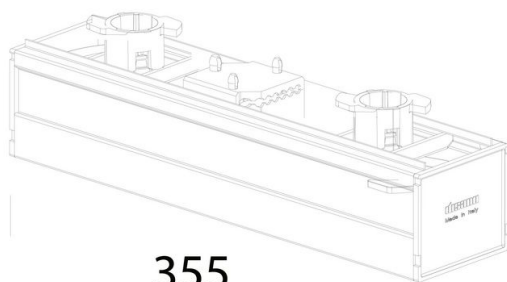

6624 - Selector switch cover

Code: 994038-00

GENERAL INFORMATION

Article	6624 - Selector switch cover
Code	994038-00

DIMENSIONS AND WEIGHT

Weight (Kg)	0.392 kg
-------------	----------

355

6624 Copertura sezionatore

6624 - Selector switch cover

Code: 994038-00

6624 - Selector switch cover

Code: 994038-00

DOWNLOAD

DESIGNS

TechnicalDrawing 6624n.dxf

MATERIALS AND COLOURS

Housing	in polycarbonate. To be used to cover the additional selector switch acc. 6620. 994038-00 5 poles 994039-00 7 poles 994044-00 11 poles
Colour	White

STANDARDS AND COMPLIANCE

Markings and tests	CE
--------------------	----