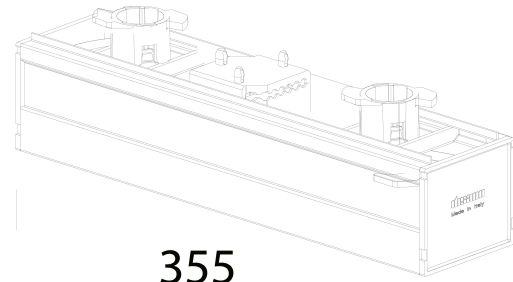

6624 - Selector switch cover

Code: 994044-00

GENERAL INFORMATION

Article	6624 - Selector switch cover
Code	994044-00

DIMENSIONS AND WEIGHT

Weight (Kg)	0.43 kg
-------------	---------

6624 Copertura sezionatore

6624 - Selector switch cover

Code: 994044-00

6624 - Selector switch cover

Code: 994044-00

355

DOWNLOAD

DESIGNS

TechnicalDrawing 6624n.dxf

MATERIALS AND COLOURS

Housing	in polycarbonate. To be used to cover the additional selector switch acc. 6620. 994038-00 5 poles 994039-00 7 poles 994044-00 11 poles
Colour	White

STANDARDS AND COMPLIANCE