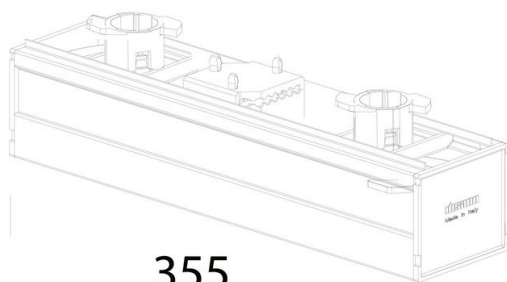

6624 - Selector switch cover

Code: 994044-00

GENERAL INFORMATION

Article	6624 - Selector switch cover
Code	994044-00

DIMENSIONS AND WEIGHT

Weight (Kg)	0.43 kg
-------------	---------

6624 Copertura sezionatore