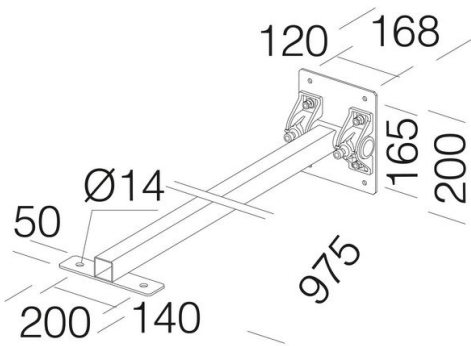

42 - Adjustable arm

Code: 995504-00

GENERAL INFORMATION

Article	42 - Adjustable arm
Code	995504-00

DIMENSIONS AND WEIGHT

Length (mm)	975
Width (mm)	200
Height (mm)	200
Weight (Kg)	4.5

Adjustable-angle arm galvanized steel. For Mini Rodio.

42 - Adjustable arm

Code: 995504-00

MECHANICAL CHARACTERISTICS

IP

65

42 - Adjustable arm

Code: 995504-00

MATERIALS AND COLOURS