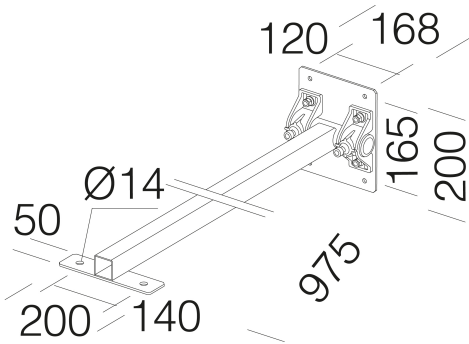

42 - Adjustable arm

Code: 995504-00

MATERIALS AND COLOURS

Housing	Adjustable-angle arm galvanized steel. For Mini Rodio.
Colour	Graphite

WARRANTY

After sales warranty	0 yr

DOWNLOAD

MOUNTS

[AssemblyInstructions acc42.pdf](#)

DESIGNS

[TechnicalDrawing 42acc.dxf](#)