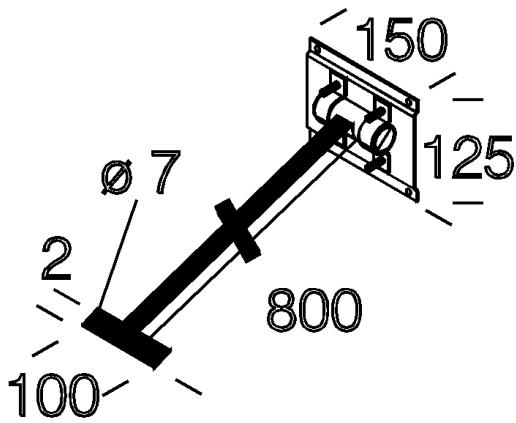

41 - Adjustable arm

Code: 995506-00

MATERIALS AND COLOURS

Housing in galvanized steel, powder coated.

Colour Graphite

WARRANTY

After sales warranty 0 yr

DOWNLOAD

MOUNTS

AssemblyInstructions acc41.pdf

DESIGNS

TechnicalDrawing d41.dxf