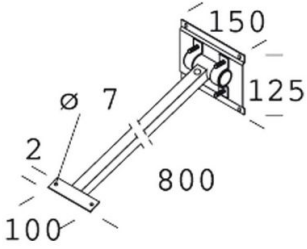

41 - Adjustable arm

Code: 995506-00

GENERAL INFORMATION

Article	41 - Adjustable arm
Code	995506-00

DIMENSIONS AND WEIGHT

Length (mm)	800 mm
Width (mm)	150 mm
Height (mm)	125 mm
Weight (Kg)	1.2 kg

in galvanized steel, powder coated.

41 - Adjustable arm

Code: 995506-00

MECHANICAL CHARACTERISTICS

IP	65
----	----

41 - Adjustable arm

Code: 995506-00

MATERIALS AND COLOURS

Housing in galvanized steel, powder coated.