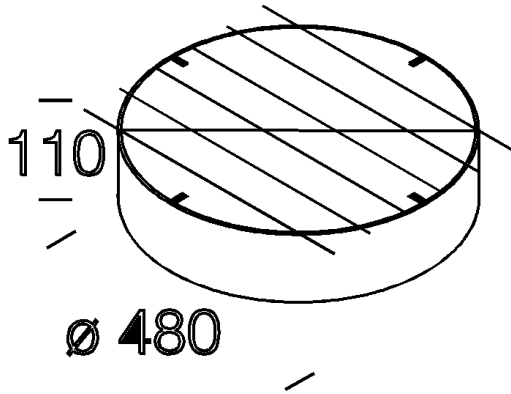

113 - Baffle louvre

Code: 995724-00

MATERIALS AND COLOURS

Housing	in steel. To reduce the effects of glare and enable the light beam to be directed more effectively.
Coating	epoxy cataphoresis coated.
Colour	Black

WARRANTY

After sales warranty	0 yr

DOWNLOAD

DESIGNS

TechnicalDrawing d113.dxf