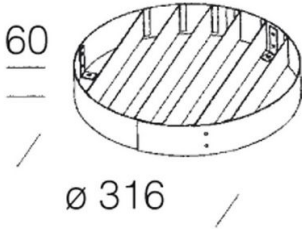

113 - Baffle louvre

Code: 995724-00

GENERAL INFORMATION

Article	113 - Baffle louvre
Code	995724-00

DIMENSIONS AND WEIGHT

Weight (Kg)	0.4 kg
-------------	--------

in steel. To reduce the effects of glare and enable the light beam to be directed more effectively.

113 - Baffle louvre

Code: 995724-00

113 - Baffle louvre

Code: 995724-00

MATERIALS AND COLOURS

Housing	in steel. To reduce the effects of glare and enable the light beam to be directed more effectively.
Coating	epoxy cataphoresis coated.
Colour	Black