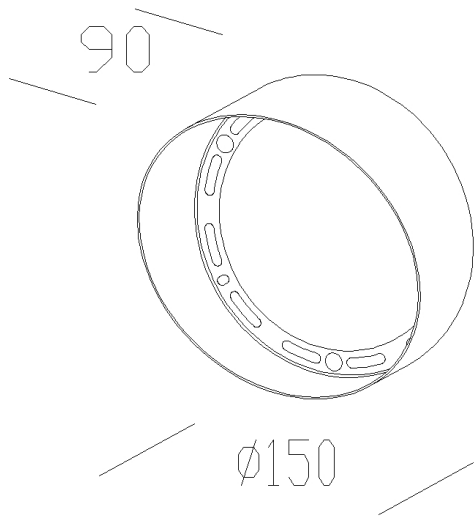

186 - Conveyor

Code: 995746-00

GENERAL INFORMATION

Article	186 - Conveyor
Code	995746-00

DIMENSIONS AND WEIGHT

Weight (Kg)	0.076 kg
-------------	----------

186 Convogliatore

186 - Conveyor

Code: 995746-00

186 - Conveyor

Code: 995746-00

[DOWNLOAD](#)

DESIGNS

[TechnicalDrawing acc 186 elfo.dxf](#)

MATERIALS AND COLOURS

Housing	in aluminium. To point the light in a single direction.
Colour	Black

STANDARDS AND COMPLIANCE

Markings and tests	CE
--------------------	----

WARRANTY

After sales warranty	0 yr
----------------------	------

186 - Conveyor

Code: 995746-00

1539 Elfo RGBW - DMX RDM