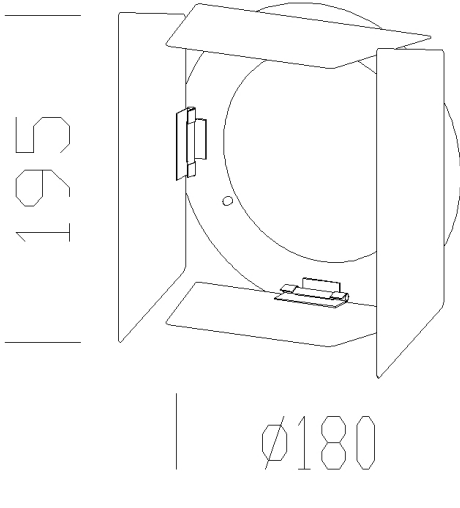

187 - Shutter

Code: 995747-00

MATERIALS AND COLOURS

Housing	in powder coated steel. To enable the light beam to be directed.
Colour	Black

WARRANTY

After sales warranty	0 yr

[DOWNLOAD](#)

DESIGNS

[TechnicalDrawing acc 187 elfo.dxf](#)