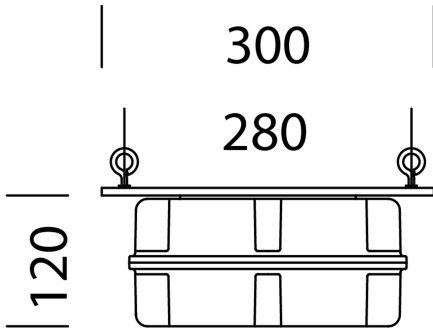

1175 - EM Box - 997651-00

Code: 997651-00

STANDARDS AND COMPLIANCE

Markings and tests	CE

WARRANTY

After sales warranty	0 yr

DOWNLOAD

DESIGNS

BIM Acc. 1175 EM Box - 20200224.zip

TechnicalDrawing 1175as.dxf