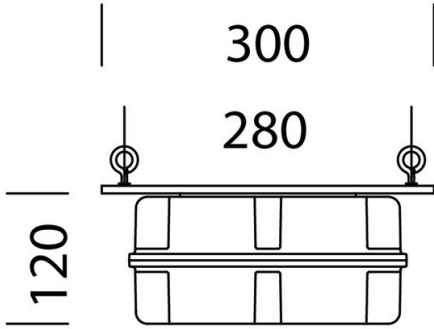

1175 - EM Box - 997651-00

Code: 997651-00

GENERAL INFORMATION

Article	1175 - EM Box - 997651-00
Code	997651-00

DIMENSIONS AND WEIGHT

Weight (Kg)	1.81 kg
-------------	---------

ELECTRICAL CHARACTERISTICS AND CONTROLS

Voltage (V)	230 V
Wiring	CLD-E

in nylon. To be always used when purchasing EM Astro version with subcode -07.

Code: 997651-00

1175 - EM Box - 997651-00

Code: 997651-00

STANDARDS AND COMPLIANCE

Markings and tests	CE
--------------------	----