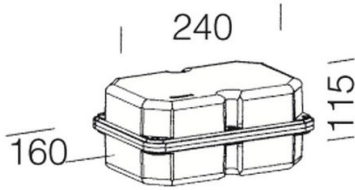

179 - IP677 CC wiring

Code: 997661-00

GENERAL INFORMATION

Article	179 - IP677 CC wiring
Code	997661-00

DIMENSIONS AND WEIGHT

Length (mm)	240 mm
Width (mm)	160 mm
Height (mm)	115 mm
Weight (Kg)	2.2 kg

ELECTRICAL CHARACTERISTICS AND CONTROLS

Voltage type	AC/DC
Voltage (V)	230 V
Wiring name	CLD
Insulation class	Class I