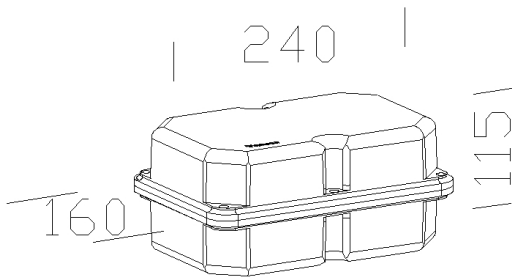

179 - IP677 CC wiring

Code: 997661-00

MATERIALS AND COLOURS

Colour	Black

STANDARDS AND COMPLIANCE

Markings and tests	CE

WARRANTY

After sales warranty	3 yr

DOWNLOAD

DESIGNS

TechnicalDrawing acc 179 microfloor.dxf