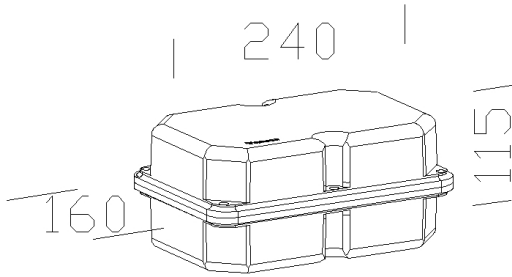

179 - IP677 CC wiring

Code: 997663-00

MATERIALS AND COLOURS

Colour	Black

STANDARDS AND COMPLIANCE

Markings and tests	CE

WARRANTY

After sales warranty	3 yr

DOWNLOAD

DESIGNS

TechnicalDrawing acc 179 microfloor.dxf