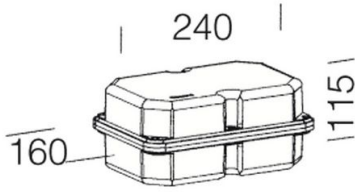

179 - IP677 CC wiring

Code: 997663-00

GENERAL INFORMATION

| | |
|---------|-----------------------|
| Article | 179 - IP677 CC wiring |
| Code | 997663-00 |

DIMENSIONS AND WEIGHT

| | |
|-------------|---------|
| Length (mm) | 240 mm |
| Width (mm) | 160 mm |
| Height (mm) | 115 mm |
| Weight (Kg) | 0.91 kg |

ELECTRICAL CHARACTERISTICS AND CONTROLS

| | |
|------------------|---------|
| Voltage type | AC/DC |
| Voltage (V) | 230 V |
| Wiring name | CLD |
| Insulation class | Class I |

watertight box in nylon. Containing electromechanical transformer and terminal block.