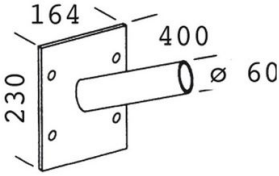

48 - Wall mount

Code: 997706-00

GENERAL INFORMATION

Article	48 - Wall mount
Code	997706-00

DIMENSIONS AND WEIGHT

Length (mm)	400 mm
Width (mm)	164 mm
Height (mm)	230 mm
Weight (Kg)	0.3 kg

in tropicalized steel. For wall mounting. Tilt: 15°.

48 - Wall mount

Code: 997706-00

48 - Wall mount

Code: 997706-00

MATERIALS AND COLOURS

Housing	in tropicalized steel. For wall mounting. Tilt: 15°.
Coating	epoxy cataphoresis coated.
Colour	Grey

WARRANTY

After sales warranty	0 yr
----------------------	------