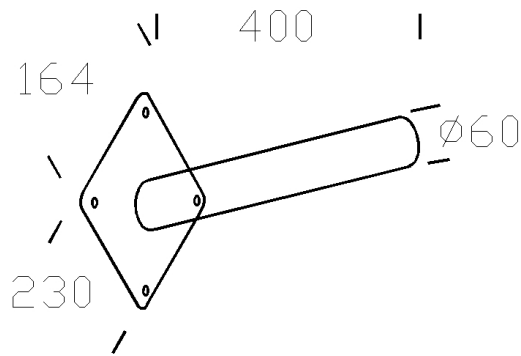

48 - Wall mount

Code: 997706-00

GENERAL INFORMATION

Article	48 - Wall mount
Code	997706-00

DIMENSIONS AND WEIGHT

Length (mm)	400 mm
Width (mm)	164 mm
Height (mm)	230 mm
Weight (Kg)	0.3 kg

in tropicalized steel. For wall mounting. Tilt: 15°.

48 - Wall mount

Code: 997706-00

48 - Wall mount

Code: 997706-00

MATERIALS AND COLOURS

Housing	in tropicalized steel. For wall mounting. Tilt: 15°.
Coating	epoxy cataphoresis coated.
Colour	Grey

WARRANTY

After sales warranty	0 yr
----------------------	------