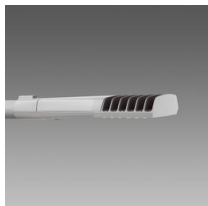

3382 Susa T2 - cycle lanes