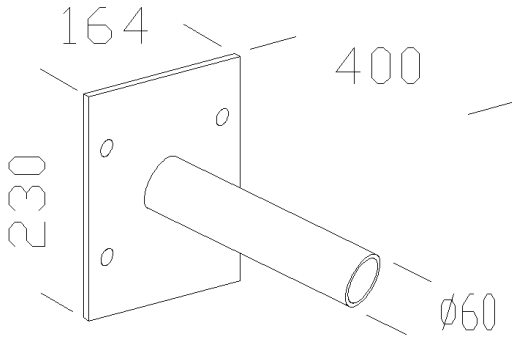

248 - Wall mount

Code: 997708-00

GENERAL INFORMATION

Article	248 - Wall mount
Code	997708-00

DIMENSIONS AND WEIGHT

Weight (Kg)	1.3 kg
-------------	--------

in steel. For wall mounting with connector \varnothing 60.

248 - Wall mount

Code: 997708-00

248 - Wall mount

Code: 997708-00

MATERIALS AND COLOURS

Housing	in steel. For wall mounting with connector Ø 60.
Coating	epoxy cataphoresis coated.
Colour	Grey

WARRANTY

After sales warranty	0 yr
----------------------	------

DOWNLOAD

DESIGNS

TechnicalDrawing 248.dxf

248 - Wall mount

Code: 997708-00

3584 Volo - street - High Performance

3585 Volo - cycle + street

3380 Susa ME - street