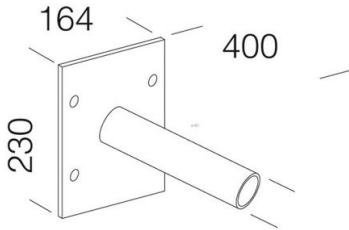

248 - Wall mount

Code: 997708-00

GENERAL INFORMATION

Article	248 - Wall mount
Code	997708-00

DIMENSIONS AND WEIGHT

Weight (Kg)	1.3 kg
-------------	--------

in steel. For wall mounting with connector \varnothing 60.

248 - Wall mount

Code: 997708-00

248 - Wall mount

Code: 997708-00

MATERIALS AND COLOURS

Housing	in steel. For wall mounting with connector Ø 60.
Coating	epoxy cataphoresis coated.
Colour	Grey

WARRANTY

After sales warranty	0 yr
----------------------	------

DOWNLOAD

DESIGNS

TechnicalDrawing 248.dxf

248 - Wall mount

Code: 997708-00

3584 Volo - street - High Performance

3585 Volo - cycle + street

3380 Susa ME - street