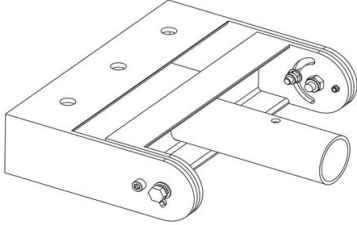

### GENERAL INFORMATION

|         |                          |
|---------|--------------------------|
| Article | 578 - Adjustable bracket |
| Code    | 997709-00                |

### DIMENSIONS AND WEIGHT

|             |        |
|-------------|--------|
| Length (mm) | 322 mm |
| Width (mm)  | 315 mm |
| Height (mm) | 200 mm |
| Weight (Kg) | 7 kg   |

adjustable bracket for wall mounting or light towers.