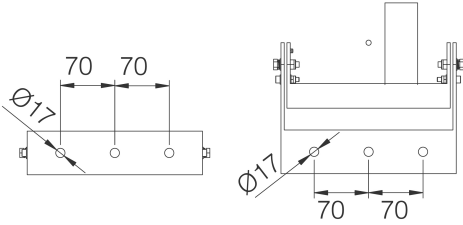

578 - Adjustable bracket

Code: 997709-00

MATERIALS AND COLOURS

Housing	adjustable bracket for wall mounting or light towers.
Colour	Anthracite

WARRANTY

After sales warranty	0 yr

DOWNLOAD

DESIGNS

TechnicalDrawing 578X.dxf