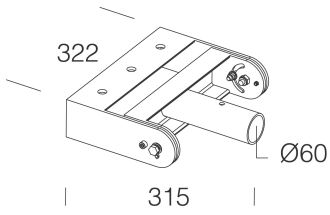

578 - Adjustable bracket

Code: 997709-00

MATERIALS AND COLOURS

Housing	adjustable bracket for wall mounting or light towers.
Colour	Anthracite

WARRANTY

After sales warranty	0 yr