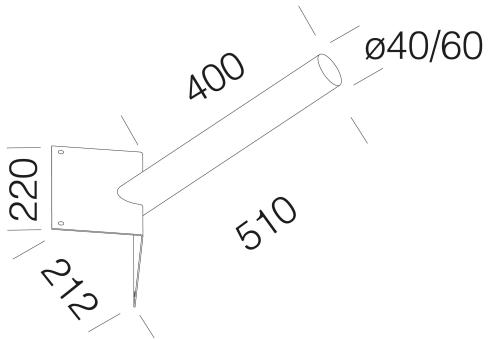

249 - Corner connection

Code: 997803-00

GENERAL INFORMATION

Article	249 - Corner connection
Code	997803-00

DIMENSIONS AND WEIGHT

Length (mm)	510 mm
Width (mm)	212 mm
Height (mm)	220 mm
Weight (Kg)	1.9 kg

in steel. For wall mounting in corners.
997803-00 Ø60mm.
997805-00 Ø40mm.

249 - Corner connection

Code: 997803-00

249 - Corner connection

Code: 997803-00

MATERIALS AND COLOURS

Housing	in steel. For wall mounting in corners. 997803-00 Ø60mm. 997805-00 Ø40mm.
Coating	Painted with epoxy cataphoresis.
Colour	Grey