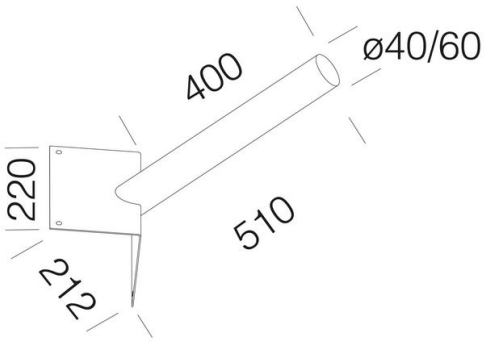

249 - Corner connection

Code: 997803-00

GENERAL INFORMATION

Article	249 - Corner connection
Code	997803-00

DIMENSIONS AND WEIGHT

Length (mm)	510 mm
Width (mm)	212 mm
Height (mm)	220 mm
Weight (Kg)	1.9 kg

in steel. For wall mounting in corners.
997803-00 Ø60mm.
997805-00 Ø40mm.

249 - Corner connection

Code: 997803-00

249 - Corner connection

Code: 997803-00

MATERIALS AND COLOURS

Housing	in steel. For wall mounting in corners. 997803-00 Ø60mm. 997805-00 Ø40mm.
Coating	Painted with epoxy cataphoresis.
Colour	Grey