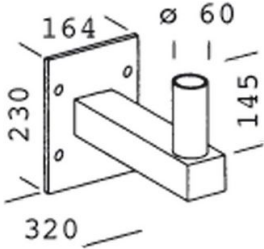

72 - Wall mount

Code: 997910-00

GENERAL INFORMATION

Article	72 - Wall mount
Code	997910-00

DIMENSIONS AND WEIGHT

Length (mm)	320 mm
Width (mm)	164 mm
Height (mm)	230 mm
Weight (Kg)	4 kg

in tropicalized steel with fixing plate. For wall mounting.

72 - Wall mount

Code: 997910-00

72 - Wall mount

Code: 997910-00

MATERIALS AND COLOURS

Housing	in tropicalized steel with fixing plate. For wall mounting.
Colour	Black

WARRANTY

After sales warranty	0 yr
----------------------	------