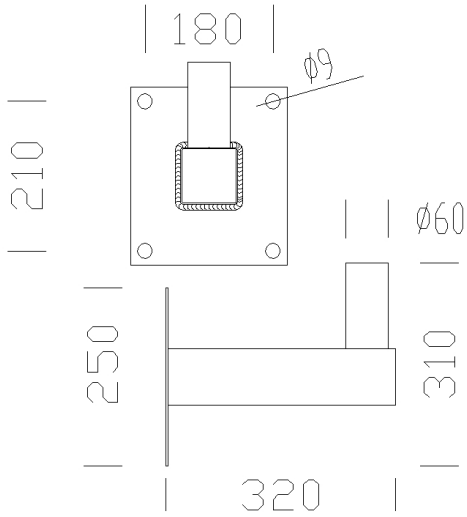

72 - Wall mount

Code: 997910-00

GENERAL INFORMATION

Article	72 - Wall mount
Code	997910-00

DIMENSIONS AND WEIGHT

Length (mm)	320 mm
Width (mm)	164 mm
Height (mm)	230 mm
Weight (Kg)	4 kg

in tropicalized steel with fixing plate. For wall mounting.

72 - Wall mount

Code: 997910-00

72 - Wall mount

Code: 997910-00

MATERIALS AND COLOURS

Housing	in tropicalized steel with fixing plate. For wall mounting.
Colour	Black

WARRANTY

After sales warranty	0 yr
----------------------	------