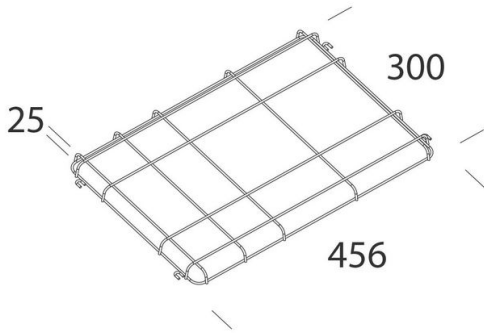

350 - Protection grid - Rodio 36LED

Code: 997925-00

GENERAL INFORMATION

Article	350 - Protection grid - Rodio 36LED
Code	997925-00

DIMENSIONS AND WEIGHT

Length (mm)	456 mm
Width (mm)	300 mm
Height (mm)	25 mm
Weight (Kg)	0.3 kg

350 Защитная решетка - Rodio 36LED

350 - Protection grid - Rodio 36LED

Code: 997925-00

Please contact the Consulting and Design Centre for any technical information. The reported luminous flux is the flux emitted by the light source with a tolerance of $\pm 10\%$ compared to the indicated value. The total wattage absorbed by the system will not exceed 10% of the reported value. Technical lighting data may be subject to changes and improvements due to the fast evolution of the technology. Wednesday, July 3, 2024

350 - Protection grid - Rodio 36LED

Code: 997925-00

MATERIALS AND COLOURS

Housing	plasticized steel rod. For impact protection 36LED.
Coating	painted by epoxy cataphoresis.
Colour	Black

WARRANTY

After sales warranty	0 yr
----------------------	------