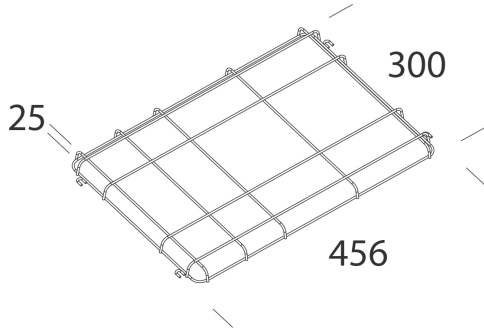

350 - Protection grid - Rodio 36LED

Code: 997925-00

GENERAL INFORMATION

Article	350 - Protection grid - Rodio 36LED
Code	997925-00

DIMENSIONS AND WEIGHT

Length (mm)	456 mm
Width (mm)	300 mm
Height (mm)	25 mm
Weight (Kg)	0.3 kg

350 Защитная решетка - Rodio 36LED

350 - Protection grid - Rodio 36LED

Code: 997925-00

Please contact the Consulting and Design Centre for any technical information. The reported luminous flux is the flux emitted by the light source with a tolerance of $\pm 10\%$ compared to the indicated value. The total wattage absorbed by the system will not exceed 10% of the reported value. Technical lighting data may be subject to changes and improvements due to the fast evolution of the technology. Wednesday, July 3, 2024

350 - Protection grid - Rodio 36LED

Code: 997925-00

MATERIALS AND COLOURS

Housing	plasticized steel rod. For impact protection 36LED.
Coating	painted by epoxy cataphoresis.
Colour	Black

WARRANTY

After sales warranty	0 yr
----------------------	------