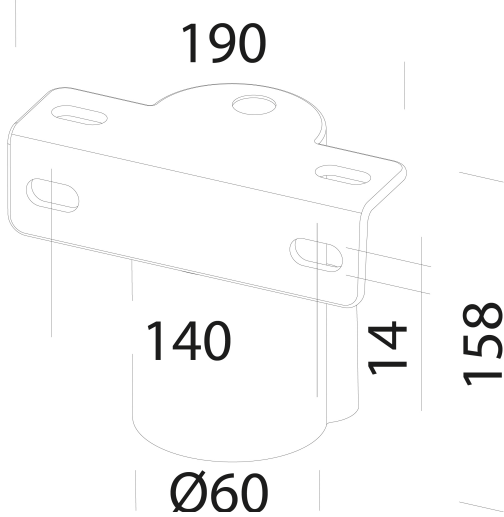

235 - Connection for 60 mm pole

Code: 997927-00

MATERIALS AND COLOURS

Housing	in aluminium. For installation on Ø 60 poles.
Coating	Painted with epoxy cataphoresis.
Colour	Graphite

WARRANTY

After sales warranty	0 yr

DOWNLOAD

DESIGNS

TechnicalDrawing 235.dxf