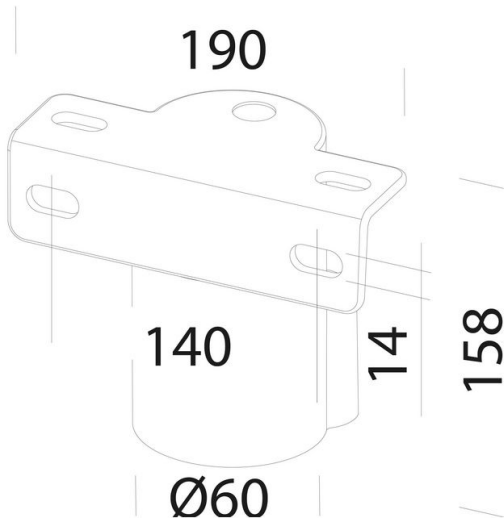

235 - Connection for 60 mm pole

Code: 997927-00

GENERAL INFORMATION

Article	235 - Connection for 60 mm pole
Code	997927-00

DIMENSIONS AND WEIGHT

Length (mm)	190 mm
Width (mm)	60 mm
Height (mm)	158 mm
Weight (Kg)	1.2 kg

in aluminium. For installation on Ø 60 poles.

235 - Connection for 60 mm pole

Code: 997927-00

235 - Connection for 60 mm pole

Code: 997927-00

MATERIALS AND COLOURS

Housing	in aluminium. For installation on Ø 60 poles.
Coating	Painted with epoxy cataphoresis.
Colour	Graphite