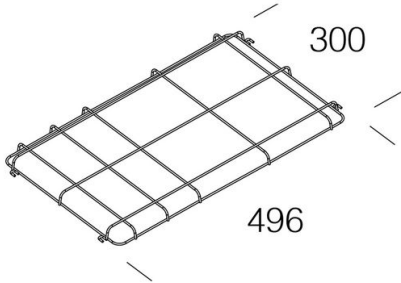

350 - Protection grid - Rodio HP

Code: 997928-00

GENERAL INFORMATION

Article	350 - Protection grid - Rodio HP
Code	997928-00

DIMENSIONS AND WEIGHT

Length (mm)	496 mm
Width (mm)	300 mm
Height (mm)	25 mm
Weight (Kg)	0.175 kg

350 Gabbia di protezione - Rodio HP

350 - Protection grid - Rodio HP

Code: 997928-00

350 - Protection grid - Rodio HP

Code: 997928-00

MATERIALS AND COLOURS

DOWNLOAD

Housing	plasticized steel rod. For impact protection.
Coating	verniciato per cataforesi epossidica.
Colour	Black