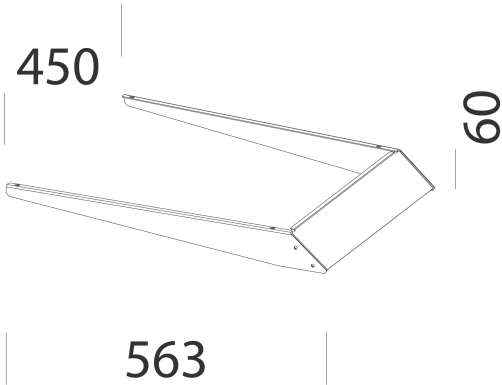

1224 Cromo - asymmetric 55°

1226 Cromo - symmetric 'MS'

1228 Cromo - symmetric 'W'

463 - Conveyor

Code: 997934-00

MATERIALS AND COLOURS

Housing	in aluminum. To point the light in a single direction.
Colour	Black

STANDARDS AND COMPLIANCE

Markings and tests	CE

WARRANTY

After sales warranty	0 yr

DOWNLOAD

DESIGNS

TechnicalDrawing 463.dxf