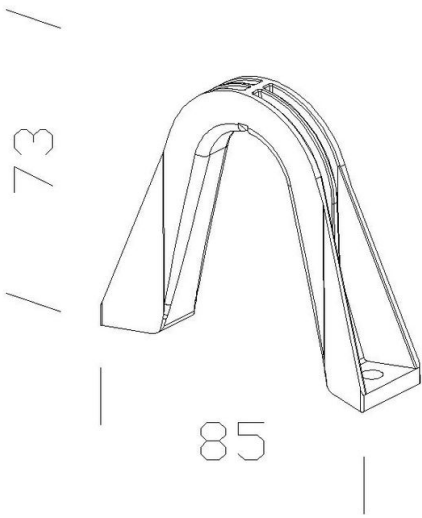

329 - Suspension

Code: 998003-00

GENERAL INFORMATION

Article	329 - Suspension
Code	998003-00

DIMENSIONS AND WEIGHT

Width (mm)	85 mm
Height (mm)	73 mm
Weight (Kg)	0.115 kg

in die-cast aluminium Always to be purchased for suspension application.

329 - Suspension

Code: 998003-00

329 - Suspension

Code: 998003-00

MATERIALS AND COLOURS

Housing	in die-cast aluminium Always to be purchased for suspension application.
Colour	Anthracite

WARRANTY

After sales warranty	0 yr
----------------------	------

[DOWNLOAD](#)

DESIGNS

[TechnicalDrawing 329.dxf](#)

329 - Suspension

Code: 998003-00

3206 Lucerna Q6 LED

3326 Lucerna Q9 FX

3216 Lucerna R6 LED