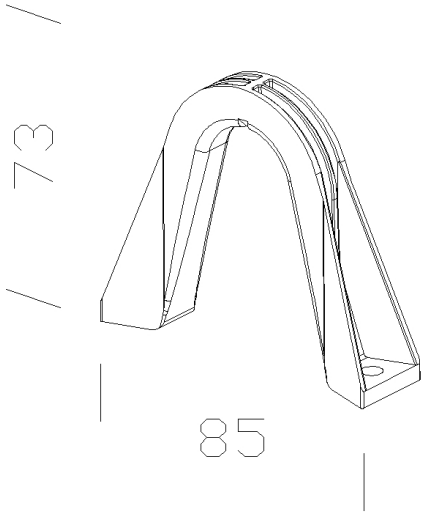

329 - Suspension

Code: 998003-00

GENERAL INFORMATION

Article	329 - Suspension
Code	998003-00

DIMENSIONS AND WEIGHT

Length (mm)	85 mm
Width (mm)	85 mm
Height (mm)	73 mm
Weight (Kg)	0.115 kg

in die-cast aluminium Always to be purchased for suspension application.

329 - Suspension

Code: 998003-00

329 - Suspension

Code: 998003-00

MATERIALS AND COLOURS

Housing	in die-cast aluminium Always to be purchased for suspension application.
Colour	Anthracite

WARRANTY

After sales warranty	0 yr
----------------------	------