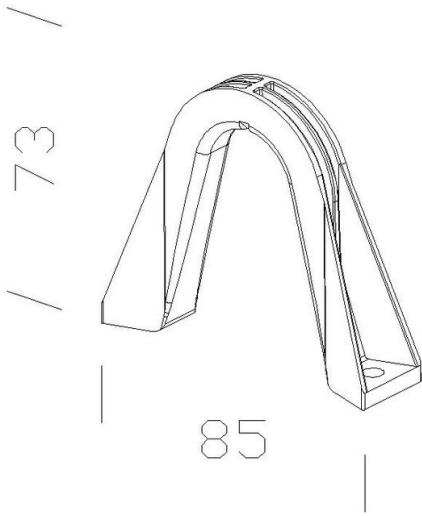

329 - Suspension

Code: 998003-00

GENERAL INFORMATION

Article	329 - Suspension
Code	998003-00

DIMENSIONS AND WEIGHT

Length (mm)	85 mm
Width (mm)	85 mm
Height (mm)	73 mm
Weight (Kg)	0.115 kg

in die-cast aluminium Always to be purchased for suspension application.

329 - Suspension

Code: 998003-00

329 - Suspension

Code: 998003-00

MATERIALS AND COLOURS

Housing	in die-cast aluminium Always to be purchased for suspension application.
Colour	Anthracite

WARRANTY

After sales warranty	0 yr
----------------------	------

[DOWNLOAD](#)

DESIGNS

[TechnicalDrawing 329.dxf](#)

329 - Suspension

Code: 998003-00

3206 Lucerna Q6 LED

3326 Lucerna Q9 FX

3216 Lucerna R6 LED