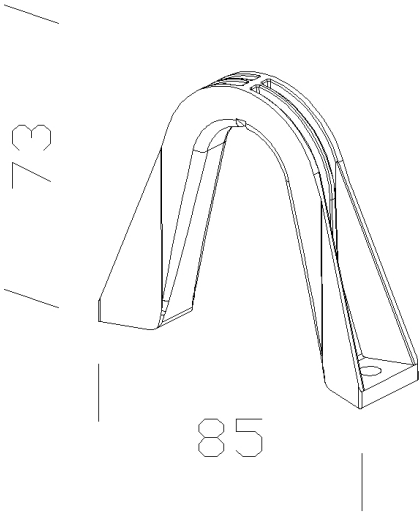

329 - Suspension

Code: 998003-00

GENERAL INFORMATION

Article	329 - Suspension
Code	998003-00

DIMENSIONS AND WEIGHT

Width (mm)	85 mm
Height (mm)	73 mm
Weight (Kg)	0.115 kg

in die-cast aluminium Always to be purchased for suspension application.

329 - Suspension

Code: 998003-00

329 - Suspension

Code: 998003-00

MATERIALS AND COLOURS

Housing	in die-cast aluminium Always to be purchased for suspension application.
Colour	Anthracite

WARRANTY

After sales warranty	0 yr
----------------------	------