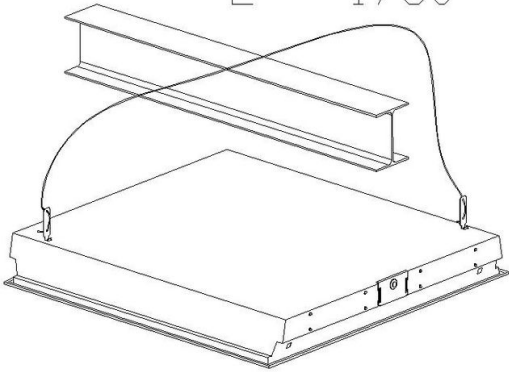

### DIMENSIONS AND WEIGHT

|             |         |
|-------------|---------|
| Weight (Kg) | 0.05 kg |
|-------------|---------|

L = 1750

steel safety cord.