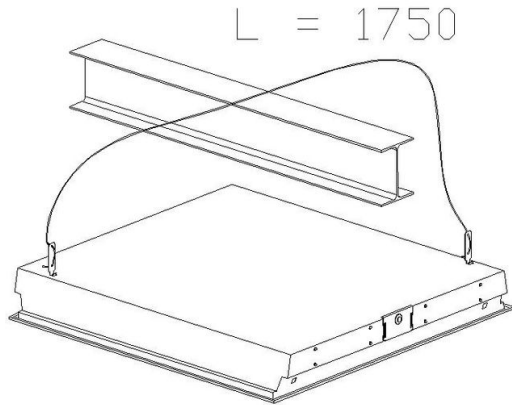

### DIMENSIONS AND WEIGHT

Length (mm)	1720 mm
Width (mm)	2 mm
Height (mm)	2 mm
Weight (Kg)	0.05 kg

steel safety cord.