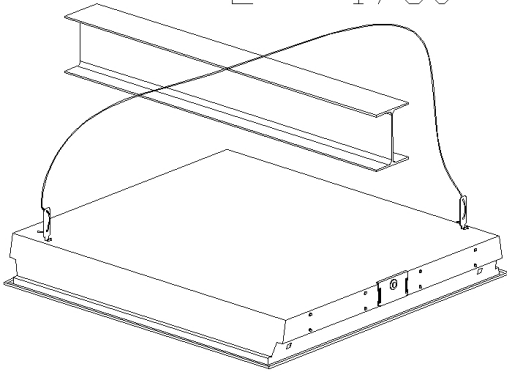

320 - Cord

Code: 998004-00

MATERIALS AND COLOURS

Housing	steel safety cord.
Colour	Stainless steel

WARRANTY

After sales warranty	0 yr

L = 1750

DOWNLOAD

MOUNTS

[AssemblyInstructions acc.320.pdf](#)

DESIGNS

[TechnicalDrawing 320.dxf](#)