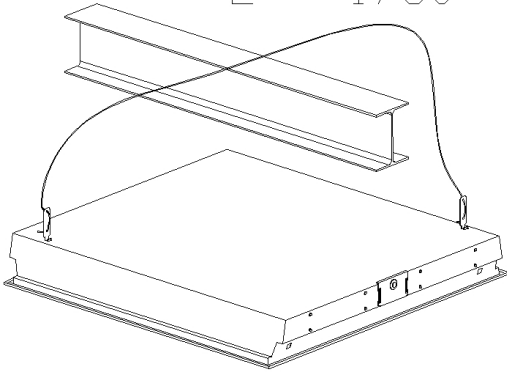

840 LED Panel - UGR<19 - CRI>90

844 LED Panel HE - UGR<19 - DIP SWITCH

811 Comfortsquare - 43° - DIP SWITCH

841 Minicomfort LED x2 - UGR<16

841 Minicomfort LED x4 - UGR<16

864 Comfortlight - UGR<16

831 Rodi IP65 - UGR<22

320 - Cord

Code: 998004-00

MATERIALS AND COLOURS

Housing	steel safety cord.
Colour	Stainless steel

WARRANTY

After sales warranty	0 yr

L = 1750

DOWNLOAD

MOUNTS

[AssemblyInstructions acc.320.pdf](#)

DESIGNS

[TechnicalDrawing 320.dxf](#)