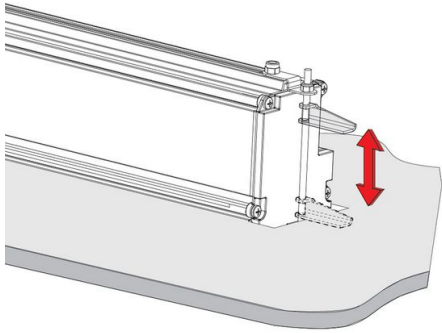

## 905 - Bracket for false ceiling

Code: 998013-00

### GENERAL INFORMATION

Article	905 - Bracket for false ceiling
Code	998013-00

### DIMENSIONS AND WEIGHT

Length (mm)	20 mm
Width (mm)	20 mm
Height (mm)	100 mm
Weight (Kg)	0.08 kg

in steel. Bracket for mounting onto false ceilings.