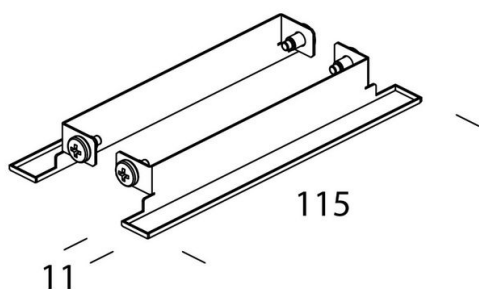

224 - End cap

Code: 998014-00

GENERAL INFORMATION

Article	224 - End cap
Code	998014-00

DIMENSIONS AND WEIGHT

Length (mm)	115 mm
Width (mm)	11 mm
Height (mm)	20 mm
Weight (Kg)	0.04 kg

in plastic material. To be used on ceiling fixtures as end caps (even in case of continuous lines).

224 - End cap

Code: 998014-00

224 - End cap

Code: 998014-00

MATERIALS AND COLOURS

Housing	in plastic material. To be used on ceiling fixtures as end caps (even in case of continuous lines).
Colour	White

WARRANTY