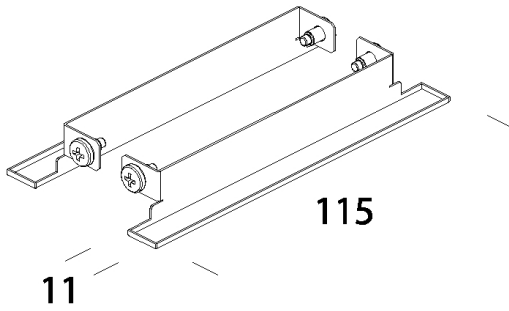

224 - End cap

Code: 998014-00

MATERIALS AND COLOURS

Housing	in plastic material. To be used on ceiling fixtures as end caps (even in case of continuous lines).
Colour	White

WARRANTY

After sales warranty	0 yr

DOWNLOAD

DESIGNS

TechnicalDrawing 224.dxf