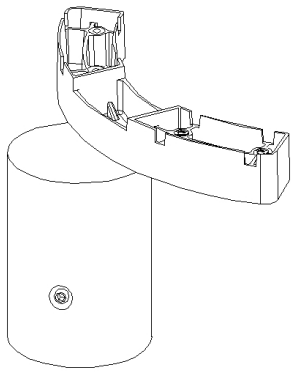

364 - Connection for single pole

Code: 998020-00

MATERIALS AND COLOURS

Housing	in die-cast aluminium. For installation on Ø 60 pole in the one-lamp version.
Pole connection	//
Colour	Graphite

STANDARDS AND COMPLIANCE

Markings and tests	CE

WARRANTY

After sales warranty	0 yr

155

Ø100

DOWNLOAD

DESIGNS

TechnicalDrawing 364.dxf