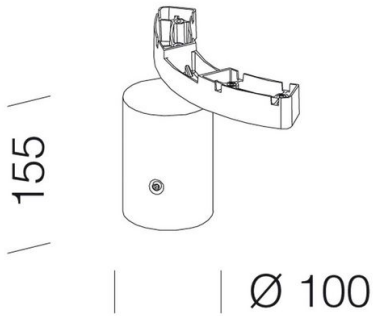

## 364 - Connection for single pole

Code: 998020-00

### GENERAL INFORMATION

Article	364 - Connection for single pole
Code	998020-00

### DIMENSIONS AND WEIGHT

Height (mm)	155 mm
Diameter (Ø) (mm)	100 mm
Weight (Kg)	0.716 kg

364 Attacco palo mono

### MATERIALS AND COLOURS

Housing	in die-cast aluminium. For installation on Ø 60 pole in the one-lamp version.
Pole connection	//
Colour	Graphite