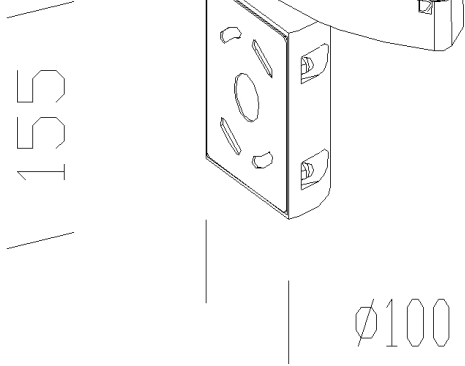

366 - Wall mount

Code: 998024-00

MATERIALS AND COLOURS

Housing	in die-cast aluminium. For wall mount.
Coating	painted with epoxy cataphoresis.
Colour	Graphite

WARRANTY

After sales warranty	0 yr

[DOWNLOAD](#)

DESIGNS

[TechnicalDrawing 366.dxf](#)