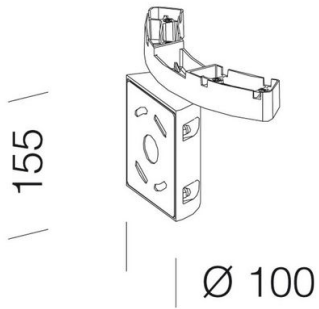

### DIMENSIONS AND WEIGHT

Length (mm)	100 mm
Width (mm)	100 mm
Height (mm)	155 mm
Weight (Kg)	0.75 kg

in die-cast aluminium. For wall mount.