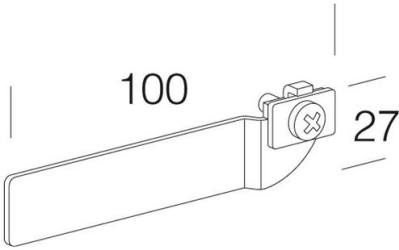

898 - Front bracket

Code: 998025-00

GENERAL INFORMATION

Article	898 - Front bracket
Code	998025-00

DIMENSIONS AND WEIGHT

Height (mm)	255 mm
Weight (Kg)	0.148 kg

898 Staffa frontale

898 - Front bracket

Code: 998025-00

898 - Front bracket

Code: 998025-00

MATERIALS AND COLOURS

Housing	in steel. Set with 4 pieces. Front bracket for one-lamp fixtures.
Coating	epoxy cataphoresis coated.
Colour	Galvanised

STANDARDS AND COMPLIANCE