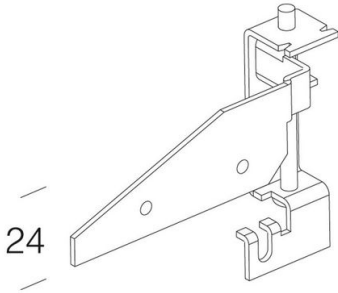

901 - Adjustable bracket

Code: 998026-00

GENERAL INFORMATION

Article	901 - Adjustable bracket
Code	998026-00

DIMENSIONS AND WEIGHT

Length (mm)	60 mm
Width (mm)	20 mm
Height (mm)	50 mm
Weight (Kg)	0.19 kg

in galvanized steel. Set of 4 pieces to be used in case comforts are not surface mounted.

901 - Adjustable bracket

Code: 998026-00

901 - Adjustable bracket

Code: 998026-00

MATERIALS AND COLOURS

DOWNLOAD

Housing	in galvanized steel. Set of 4 pieces to be used in case comforts are not surface mounted.
Colour	Galvanised