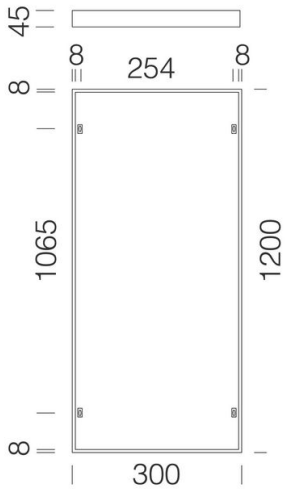

## 595 - Frame 1200x300 h 45 mm

Code: 998032-00

### GENERAL INFORMATION

|         |                              |
|---------|------------------------------|
| Article | 595 - Frame 1200x300 h 45 mm |
| Code    | 998032-00                    |

### DIMENSIONS AND WEIGHT

|             |         |
|-------------|---------|
| Length (mm) | 1200 mm |
| Width (mm)  | 300 mm  |
| Height (mm) | 45 mm   |
| Weight (Kg) | 0.9 kg  |

frame in white painted aluminium; use for the ceiling mounting of LED Panel R art. 840 - 842 - 844.

## 595 - Frame 1200x300 h 45 mm

---

Code: 998032-00