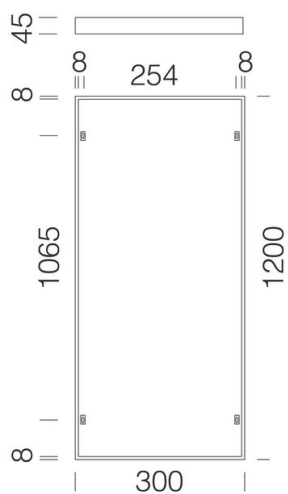

## 595 - Frame 1200x300 h 45 mm

Code: 998032-00

### GENERAL INFORMATION

Article	595 - Frame 1200x300 h 45 mm
Code	998032-00

### DIMENSIONS AND WEIGHT

Length (mm)	1200 mm
Width (mm)	300 mm
Height (mm)	70 mm
Weight (Kg)	0.9 kg

frame in white painted aluminium; use for the ceiling mounting of LED Panel R art. 840 - 842 - 844.

## 595 - Frame 1200x300 h 45 mm

---

Code: 998032-00