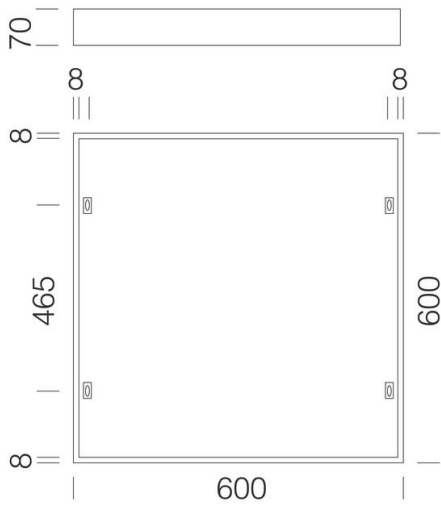

## 595 - Frame 600x600 h 70 mm

Code: 998035-00

### GENERAL INFORMATION

Article	595 - Frame 600x600 h 70 mm
Code	998035-00

### DIMENSIONS AND WEIGHT

Length (mm)	600 mm
Width (mm)	600 mm
Height (mm)	70 mm
Weight (Kg)	1 kg

frame in white coated steel, to be used for ceiling mounting.

## 595 - Frame 600x600 h 70 mm

---

Code: 998035-00