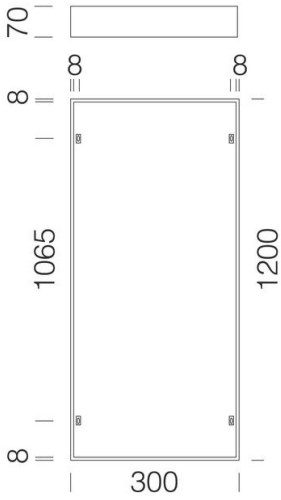

595 - Frame 1200x300 h 70 mm

Code: 998036-00

GENERAL INFORMATION

Article	595 - Frame 1200x300 h 70 mm
Code	998036-00

DIMENSIONS AND WEIGHT

Length (mm)	1200 mm
Width (mm)	300 mm
Height (mm)	70 mm
Weight (Kg)	1.2 kg

frame in white coated steel, to be used for ceiling mounting.

595 - Frame 1200x300 h 70 mm

Code: 998036-00

595 - Frame 1200x300 h 70 mm

Code: 998036-00

MATERIALS AND COLOURS

DOWNLOAD

MOUNTS

595 - Frame 1200x300 h 70 mm

Code: 998036-00

831 Rodi IP65 - UGR<22

830 Rodi R UGR<19

832 Rodi R UGR<22

831 Rodi R IP65 - UGR<22