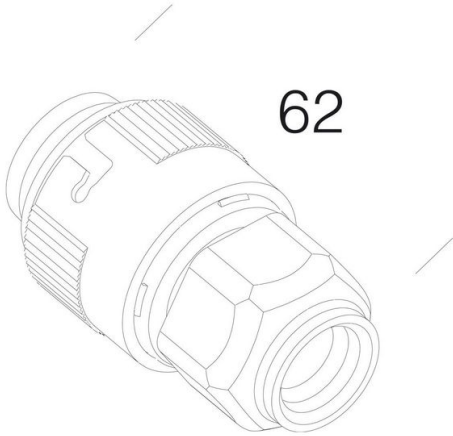

372 - Socket for quick connection

Code: 998042-00

GENERAL INFORMATION

Article	372 - Socket for quick connection
Code	998042-00

DIMENSIONS AND WEIGHT

Height (mm)	62 mm
Diameter (Ø) (mm)	30 mm
Weight (Kg)	0.04 kg

in polycarbonate. Always use for continuous line with cable.
Cable gland with incoming cable of 16A min. Ø 9 max Ø12 mm.
Packaging containing 10 pieces.
998046-00: 5P

372 - Socket for quick connection

Code: 998042-00

372 - Socket for quick connection

Code: 998042-00

WARRANTY

After sales warranty

0 yr

DOWNLOAD

DESIGNS

TechnicalDrawing 372.dxf

372 - Socket for quick connection

Code: 998042-00

372 - Socket for quick connection

Code: 998042-00

958 Echo PARKING - double LED module