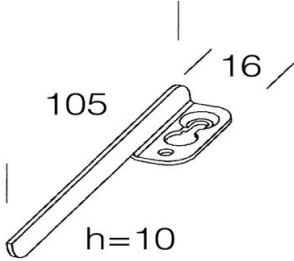

326 - Bracket

Code: 998059-00

GENERAL INFORMATION

Article	326 - Bracket
Code	998059-00

DIMENSIONS AND WEIGHT

Length (mm)	105 mm
Width (mm)	16 mm
Height (mm)	10 mm
Weight (Kg)	0.16 kg

in galvanized steel. Set of 4 pieces to be used in case comforts are not surface mounted.

326 - Bracket

Code: 998059-00

326 - Bracket

Code: 998059-00

MATERIALS AND COLOURS

Housing	in galvanized steel. Set of 4 pieces to be used in case comforts are not surface mounted.
Colour	Galvanised

WARRANTY