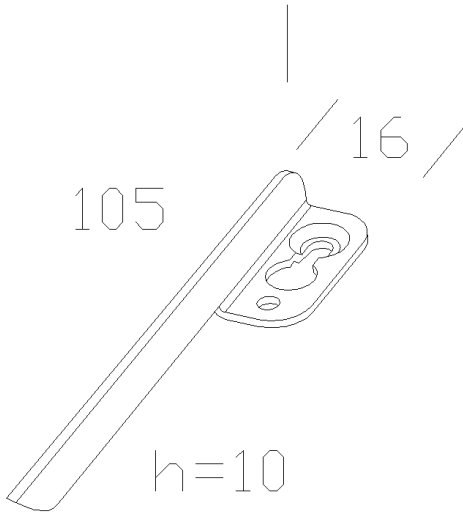

326 - Bracket

Code: 998059-00

MATERIALS AND COLOURS

Housing	in galvanized steel. Set of 4 pieces to be used in case comforts are not surface mounted.
Colour	Galvanised

WARRANTY

After sales warranty	0 yr

DOWNLOAD

DESIGNS

TechnicalDrawing 326.dxf